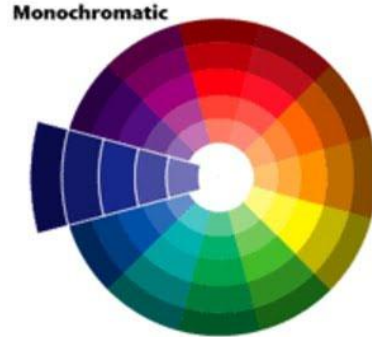

VA Explore Monday 4/22

- Get out your sketchbooks and pick up a set of colored pencils, and a color wheel hand out.
- Color wheel and scheme Review- Connect hand out into your sketchbook label with today's date
- Work on finishing Monster Thumbnails if you haven't yet!

Primary- r, y, b

- Secondary
O, G, P

Color Wheel- Color placement and names

- Tertiary/intermediate
Yellow-green, yellow-orange,
etc

Color Harmonies/ Schemes:

Monochromatic

Color scheme that uses only one color/hue
And tints (mixed with white) and shades
(mixed with Black)

Complementary

Colors that are opposite each other on the color wheel are considered to be complementary colors (example: red and green).

Triad

A triadic color scheme uses colors that are evenly spaced around the color wheel.

Analogous

Analogous color schemes use colors that are next to each other on the color wheel.