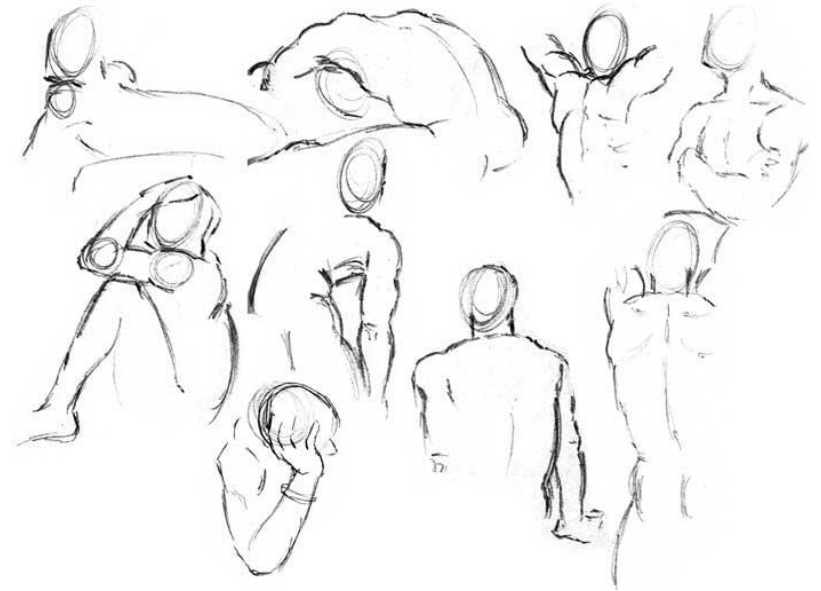

Gesture Studies:

No more than 2 minutes to capture the pose/ movement of the figure

Contour Line Figure Drawing

Notice all the lines/ edges within figure, clothing, hair etc.

Longer drawing with some Value/shading