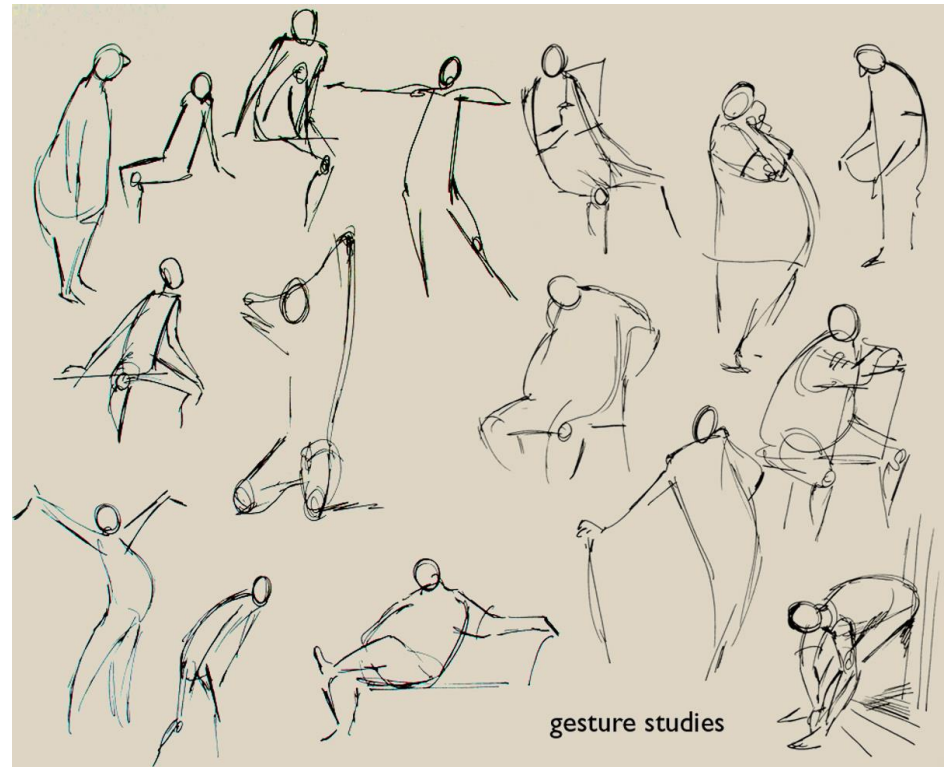

Gesture Studies:

No more than 2 minutes to capture the pose/ movement of the figure

Contour Line Figure Drawing

Notice all the lines/ edges within figure, clothing, hair etc.

Longer drawing with some Value/shading